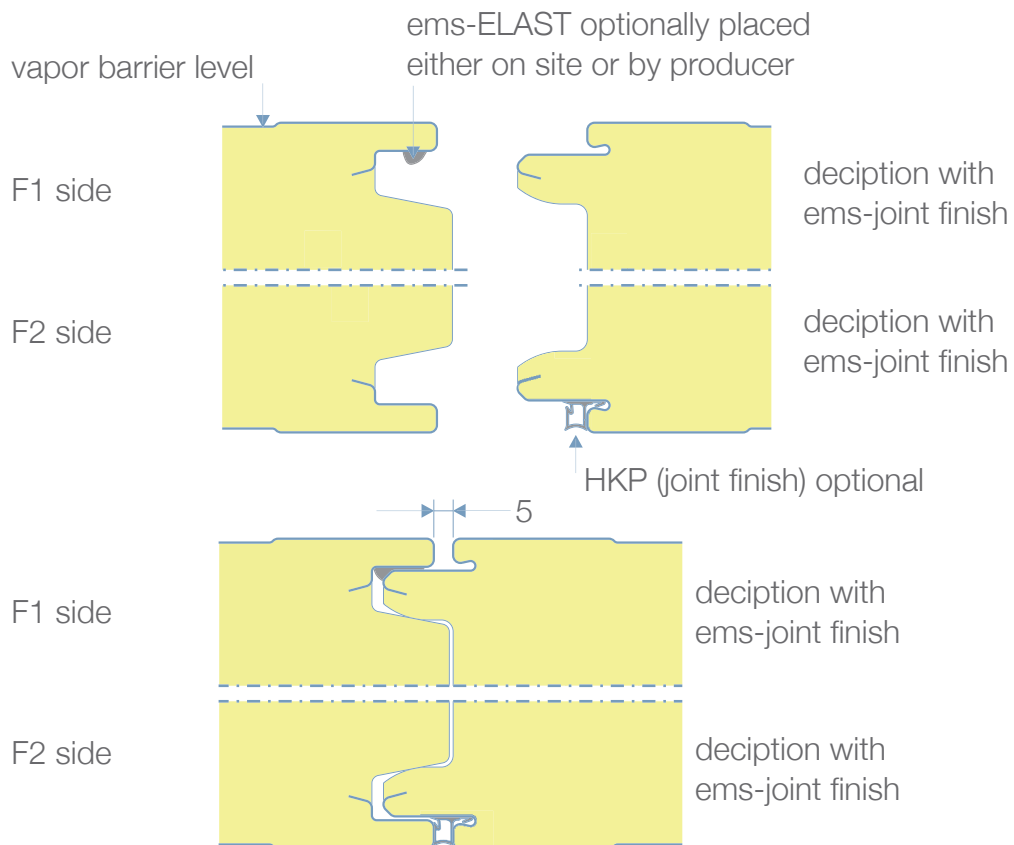

ems-isolier[®] cold store panel

constructions details

// Detail No. 13 - labyrinth gasket - refrigerating room joint

Standard version: ems insulating panel with labyrinth gasket (refrigerating room joint). The options shown above are available at additional costs with the standard version. Please order additionally. The actual price lists give further informations. Please inquire for different combinations and designs as shown below.

key		
item	description	article no.
	HKP (joint finish)	different colours available
	ems-ELAST by producer	57616
	ems-ELAST cartridge	59788